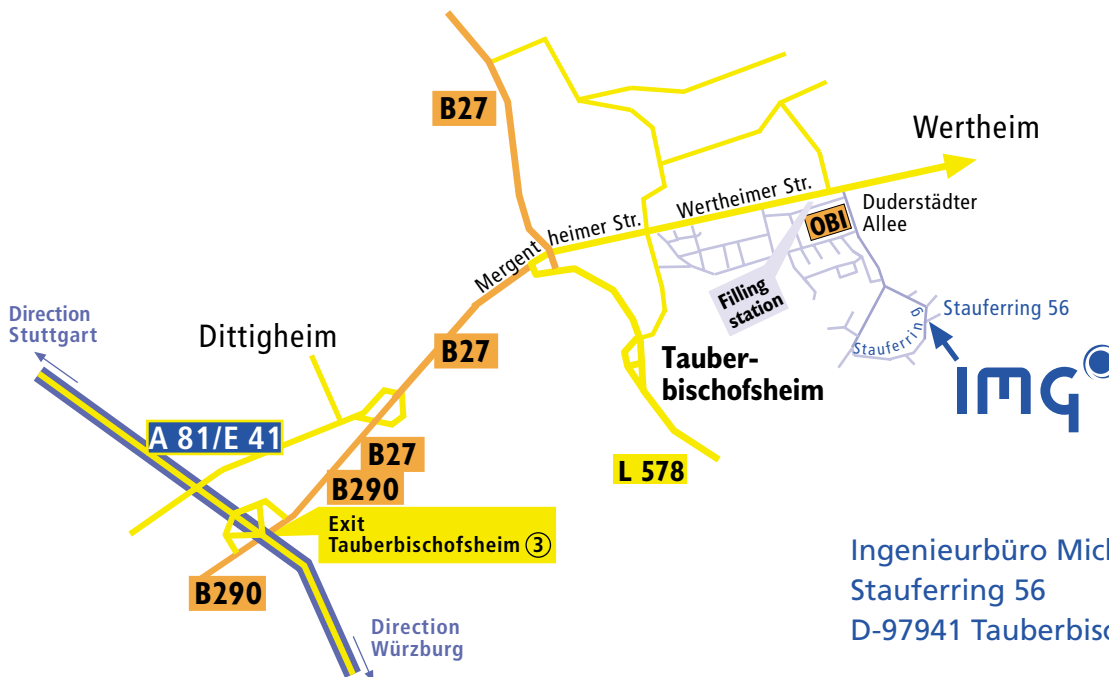

DIRECTIONS

Ingenieurbüro Michael Grabetz
Stauferring 56
D-97941 Tauberbischofsheim

Fon: +49 9341 89 66-70
Fax: +49 9341 89 66-71
E-mail: info@img-online.de
Website: www.img-online.de

How to find us:

- Expressway A 81
- Exit number 3 Tauberbischofsheim
- In the direction of Tauberbischofsheim on the B290/B27
- Drive straight on through Tauberbischofsheim (direction of Wertheim) until you pass the city limits
- Turn right into Duderstädter Allee at the city limits of Tauberbischofsheim, after you pass the Total filling station,
- Drive up the hill, past the do-it-yourself store OBI
- Take the next possible left turn into Stauferring
- You will find us in the blue corner building after the third turning on the left
- Parking: Parking is sufficiently available on the roadside of Stauferring

We look forward to your visit!

And here is how to find your way back to the expressway A81:

- Drive downhill and turn right into Duderstädter Allee at the third possibility
- Turn left at the traffic lights intersection
- Drive straight on through Tauberbischofsheim on the B27 direction of A81/Bad Mergentheim
- Drive straight on to the junction